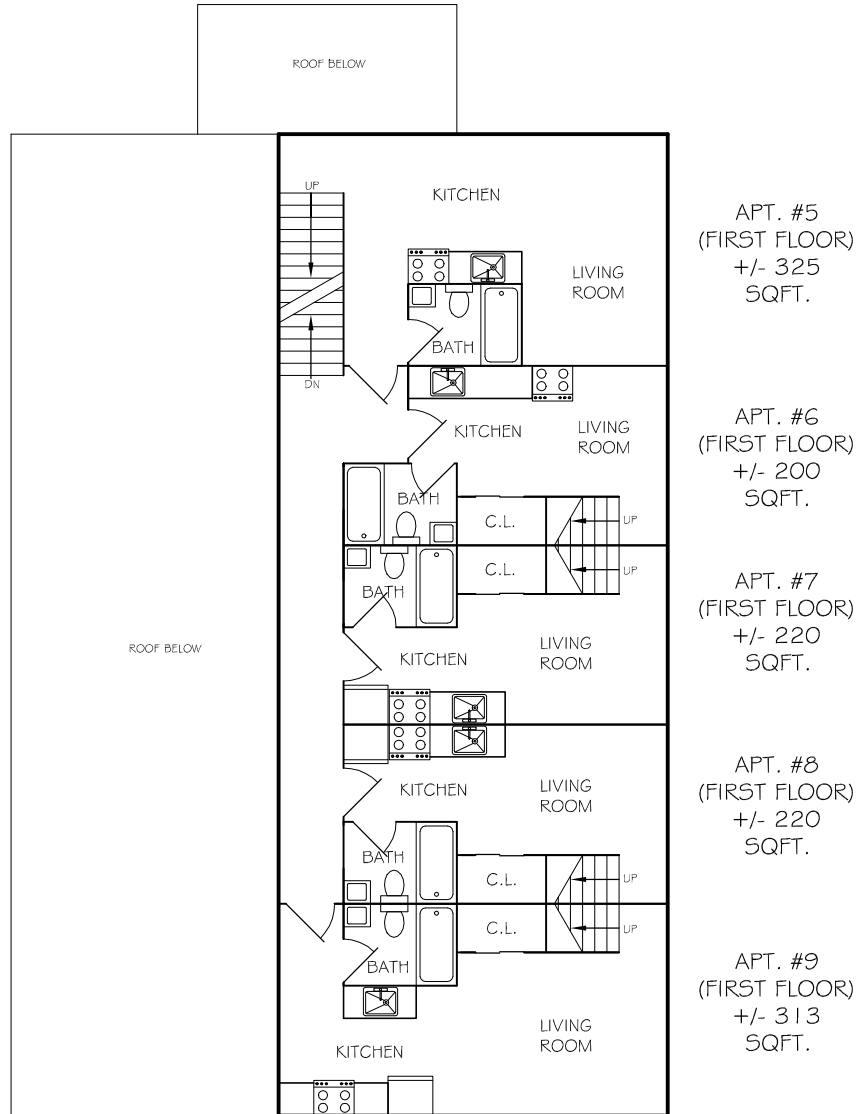

MAIDEN LANE APARTMENTS

THIRD FLOOR

145 MAIN STREET

THE INFORMATION GIVEN MAY VARY FROM ACTUAL BUILDING DIMENSIONS AND SQUARE FOOTAGE. A GOOD FAITH EFFORT HAS BEEN MADE TO BE AS ACCURATE AS POSSIBLE