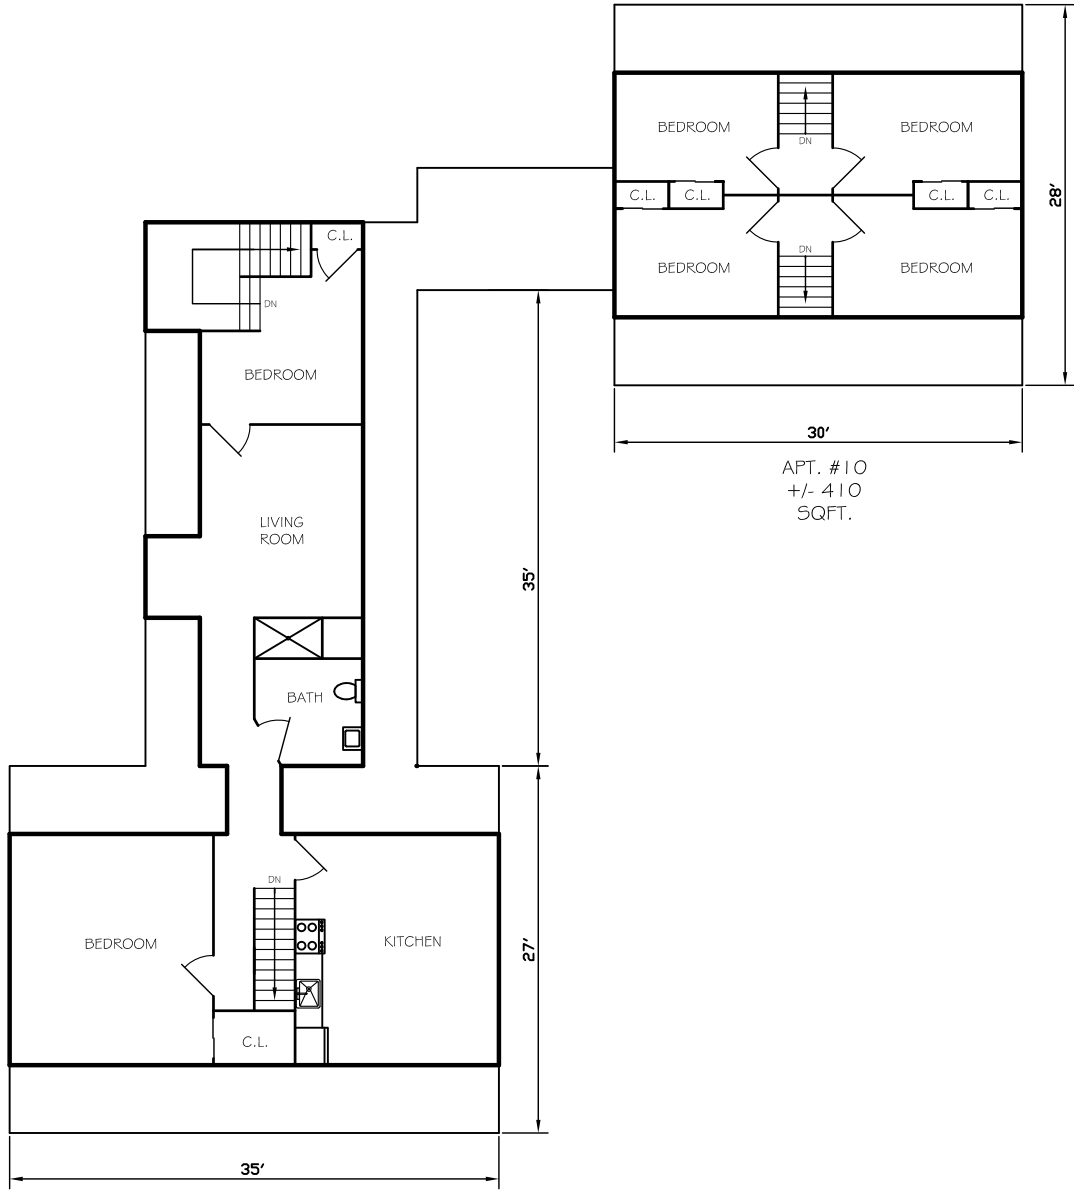

MONIQUE APARTMENTS

APT. #11
+/- 429
SQFT.

APT. #5
+/- 600
SQFT.

THIRD FLOOR

117 HIGH STREET

THE INFORMATION GIVEN MAY VARY FROM ACTUAL BUILDING DIMENSIONS AND SQUARE FOOTAGE. A GOOD FAITH EFFORT HAS BEEN MADE TO BE AS ACCURATE AS POSSIBLE